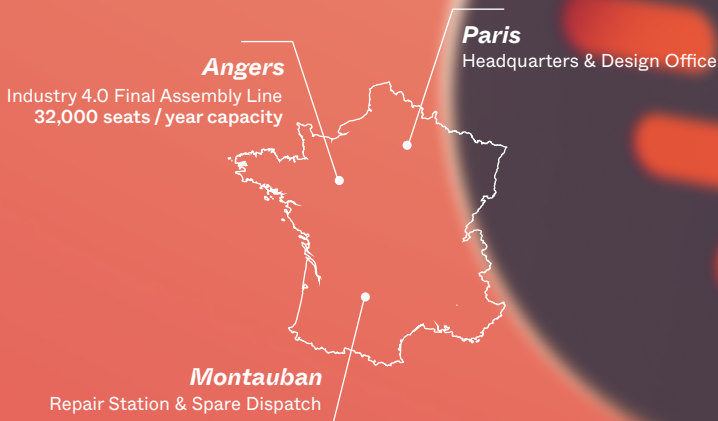

«When weight goes down, value goes up.»

Amaury Barberot, **CEO**

Aircraft worldwide

400+

Flight hours accumulated

80M+

Airline customers
across 6 continents

25+